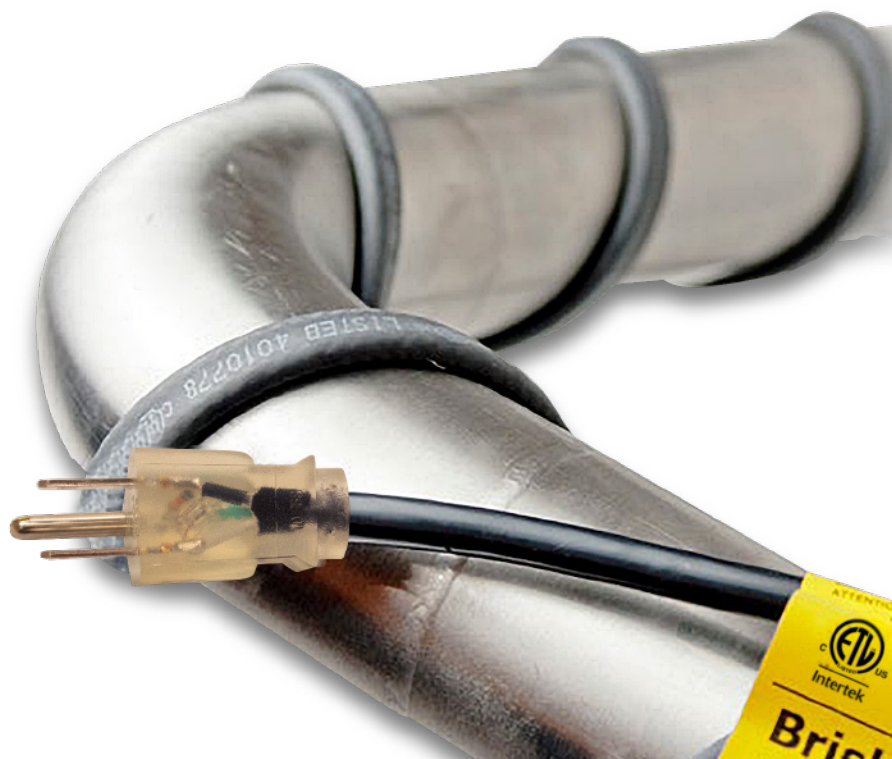

SPEEDTRACE & SPEEDTRACE EXTREME PRE-ASSEMBLED SELF-REGULATING HEATING CABLE

Features & Benefits

- ▶ Ideal for freeze protection and thawing metal or plastic pipes and valves
- ▶ Easy-to-install: Pre-assembled with choice of plug
- ▶ Safe to overlap and insulate
- ▶ Automatically adjusts heat output based on surface and ambient temperature
- ▶ Suitable for temperatures down to: -40°F (-40°C)
- ▶ Outdoor and indoor use

Maximum Exposure Temperature: 150°F (65°C)

Outer Jacket Material: Moisture and flame resistant thermoplastic elastomer

Bus Wire Gauge: 16 AWG

Power Cord:

- 110-120 VAC: 6 ft (1.8 m) long with 3-prong grounded NEMA 5-15P plug
- 208-277 VAC (SpeedTrace & SpeedTrace Extreme): 2.5 ft (0.76 m) long with bare wire leads
- 230 VAC (SpeedTraceCE): 2.5 ft (0.76 m) long with Schuko (CEE 7/7) plug

Plug & Play

NEW!

New and Improved power-indicating light let's you know heater is working

SpeedTrace &
SpeedTrace Extreme
Series

SpeedTraceCE
series

SPEEDTRACE & SPEEDTRACE EXTREME PRE-ASSEMBLED SELF-REGULATING HEATING CABLE

Features & Benefits

- ▶ Ideal for freeze protection and thawing metal or plastic pipes and valves
- ▶ Easy-to-install and pre-assembled with choice of plug
- ▶ Safe to overlap and insulate
- ▶ Automatically adjusts heat output based on surface and ambient temperature
- ▶ Suitable for temperatures down to: -40 °F (-40 °C)
- ▶ Outdoor and indoor use