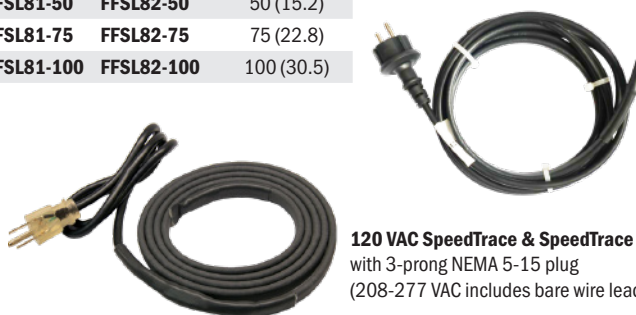

SPEEDTRACE & SPEEDTRACE EXTREME PRE-ASSEMBLED SELF-REGULATING HEATING CABLE

Features & Benefits

- Ideal for freeze protection and thawing metal or plastic pipes and valves
- Easy-to-install and pre-assembled with choice of plug
- Safe to overlap and insulate
- Automatically adjusts heat output based on surface and ambient temperature
- Suitable for temperatures down to: -40 °F (-40 °C)
- Outdoor and indoor use

New and Improved
power-indicating light lets you know heater is working

Specifications

Supply Voltage: 110-120 VAC; 208-277 VAC

Wattage at 50 °F (10 °C):

- SpeedTrace: 5 watts/ft (16 watts/m)
- SpeedTrace Extreme: 8 watts/ft (26 watts/m)
- SpeedTraceCE: 5 watts/ft (17 watts/m)

Maximum Exposure Temperature: 150 °F (65 °C)

Outer Jacket Material: Moisture and flame resistant thermoplastic elastomer

Bus Wire Gauge: 16 AWG

Power Cord:

- 110-120 VAC: 6 ft (1.8 m) long with 3-prong grounded NEMA 5-15P plug
- 208-277 VAC (SpeedTrace & SpeedTrace Extreme): 2.5 ft (0.76 m) long with bare wire leads
- 230 VAC (SpeedTraceCE): 2.5 ft (0.76 m) long with Schuko (CEE 7/7) plug

Plug & Play

SpeedTrace & SpeedTrace Extreme Series

SpeedTraceCE series

Ordering Information

SpeedTrace

5 watts/ft @ 50 °F
(16 watts/m @ 10 °C)

SpeedTrace Extreme

8 watts/ft @ 50 °F
(26 watts/m @ 10 °C)

**60%
MORE
WATTAGE**

SpeedTraceCE

5 watts/ft @ 50 °F
(17 watts/m @ 10 °C)

Part No. 110-120 V	Part No. 208-277 V	Length ft (m)
FFSL1-6	FFSL2-6	6 (1.8)
FFSL1-12	FFSL2-12	12 (3.7)
FFSL1-18	FFSL2-18	18 (5.5)
FFSL1-24	FFSL2-24	24 (7.3)
FFSL1-37	FFSL2-37	37 (11.3)
FFSL1-50	FFSL2-50	50 (15.2)
FFSL1-62	FFSL2-62	62 (18.9)
FFSL1-75	FFSL2-75	75 (22.8)
FFSL1-87	FFSL2-87	87 (26.5)
FFSL1-100	FFSL2-100	100 (30.5)
FFSL1-125	FFSL2-125	125 (38.1)
FFSL1-150	FFSL2-150	150 (45.7)